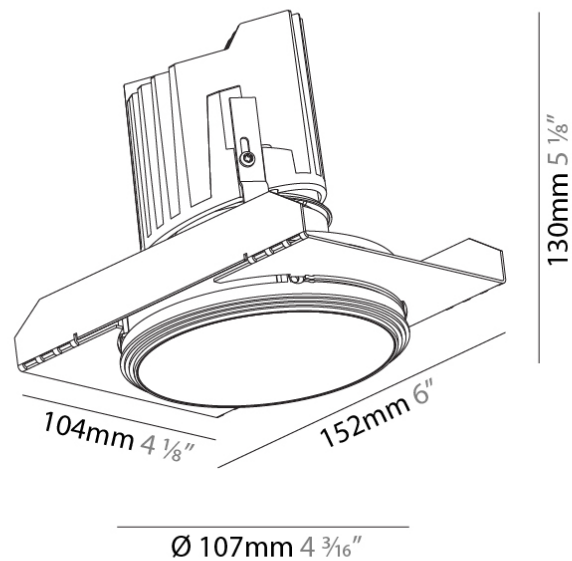

ELECTRICAL

Lamp Type: LED (Zhaga Standard)
Input Wattage (W): 13
Total Output Wattage (W): 11.8
Dimming: Tri-Mode (Non-Dimming and Phase Dimming (120Vac only) and 0-10V Dimming)
Driver Included: No
Driver Location: Recessed Housing
Driver Type: Constant Current - Universal
Driver Class: Class 2
Housing: See components
Input Voltage (V): 120 - 277
Constant Current (MA): 350

LED

Number of LEDs: 1
Color Temperature (°K): 2700 / 3000 / 3500 / 4000
Max. Delivered Lumen (lm): 876 / 909 / 955 / 974
Nominal Lumen (lm): 1304 / 1352 / 1421 / 1450
CRI: >90 CRI
Efficiency (%): 87.9 / 88.4 / 87.9
Lamp Life (hrs): 50000
Upon Request: RGB-W Tunable White Special Color Temperature Special LED

OPTICAL

Reflector°: 18 / 42 / 60
Optic°: Lens Pack - No Lens / Linear Spread Lens / Honeycomb / Spread Lens
Upon Request: Special Beam Angles

RATINGS AND CERTIFICATIONS

382, F 416-247-9319, www.zaneen.com

Created by Zaneen for use in the United States. This is the end of the existing Model #. For assistance on 'custom' specifications, contact zteam@zaneen.com. In a constant effort to supply the best product, we reserve the right to change specifications or materials without notice. The most recent specification sheets are found at zaneen.com

IP rating: IP20