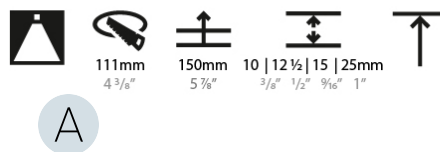

ELECTRICAL

Lamp Type: LED (Zhaga Standard)
Input Wattage (W): 13
Total Output Wattage (W): 11.8
Dimming: Tri-Mode (Non-Dimming and Phase Dimming (120Vac only) and 0-10V Dimming)
Driver Included: No
Driver Location: Recessed Housing
Driver Type: Constant Current - Universal
Driver Class: Class 2
Housing: See components
Input Voltage (V): 120 - 277
Constant Current (MA): 350

LED

Number of LEDs: 1
Color Temperature (°K): 2700 / 3000 / 3500 / 4000
Max. Delivered Lumen (lm): 876 / 909 / 955 / 974
Nominal Lumen (lm): 1304 / 1352 / 1421 / 1450
CRI: >90 CRI
Efficiency (%): 87.9 / 88.4 / 87.9
Lamp Life (hrs): 50000
Upon Request: RGB-W Tunable White Special Color Temperature Special LED

OPTICAL

Reflector°: 18 / 42 / 60
Optic°: Lens Pack - No Lens / Linear Spread Lens / Honeycomb / Spread Lens
Upon Request: Special Beam Angles

RATINGS AND CERTIFICATIONS

382, F 416-247-9319, www.zaneen.com

Created by Zaneen for use in the United States. This is the end of the existing Model #. For assistance on 'custom' specifications, contact zteam@zaneen.com. In a constant effort to supply the best product, we reserve the right to change specifications or materials without notice. The most recent specification sheets are found at zaneen.com

IP rating: IP20